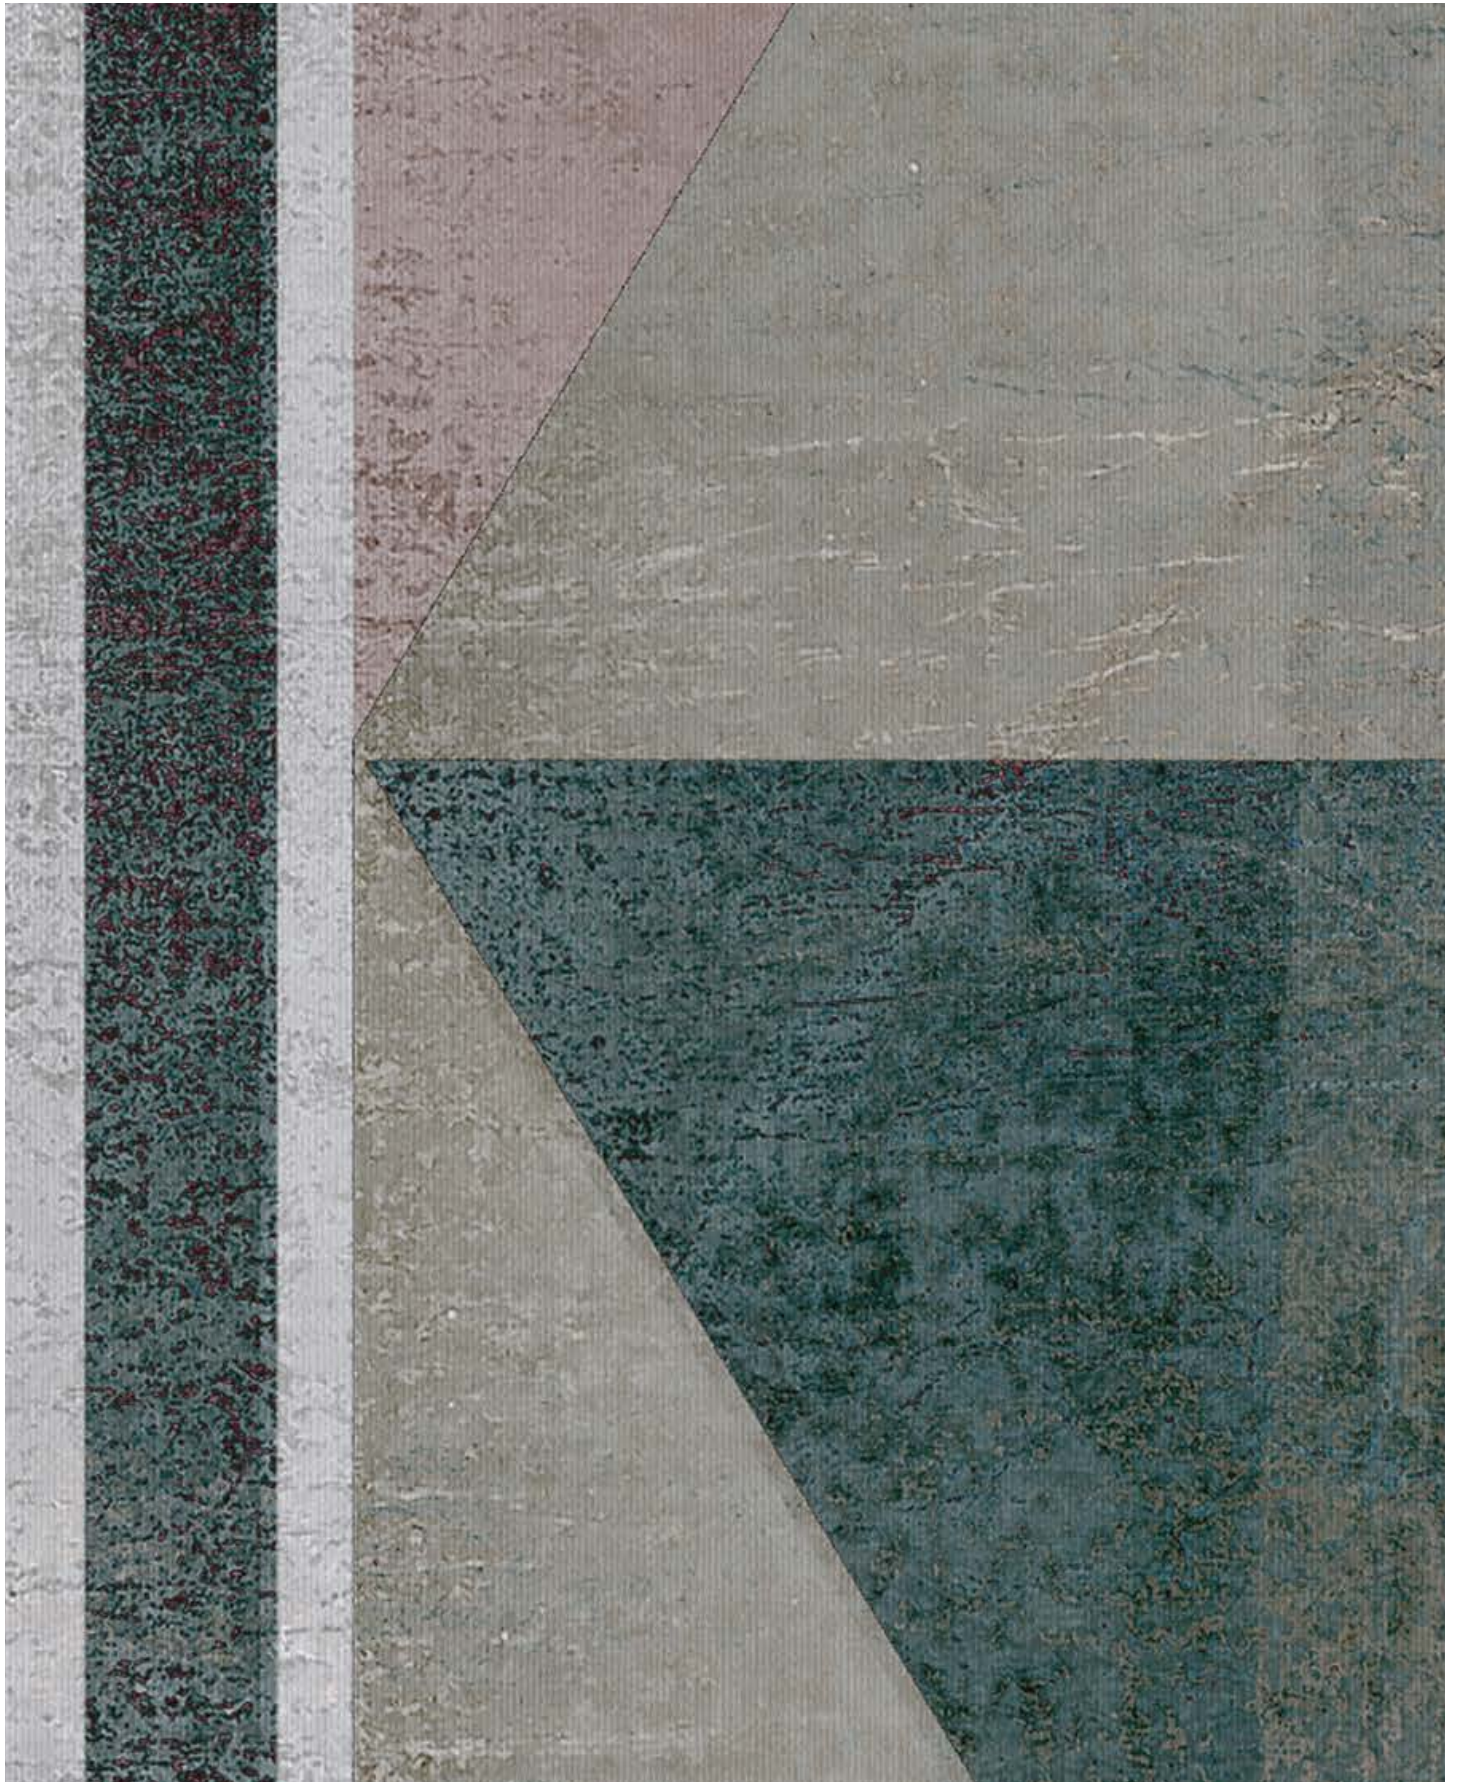

Clone

code: GLF1161A

collection: FIGURES

NB: The colours of the sample above have to be considered approximate. 1:1 scale

GLAMORA
CREATIVE WALLCOVERINGS